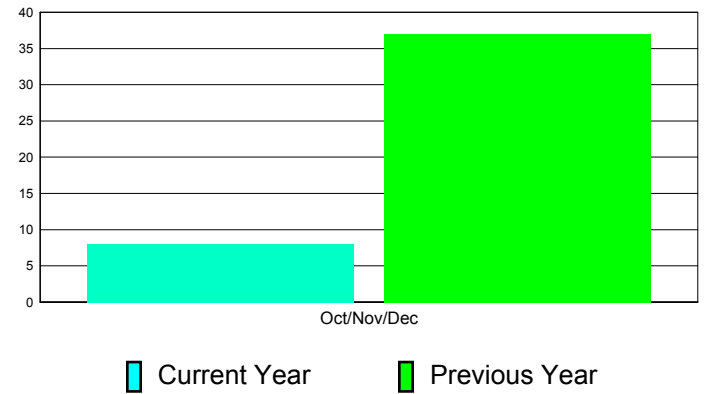

Comparison of Membership Gain/Loss

Current Year Compared to the Previous Year