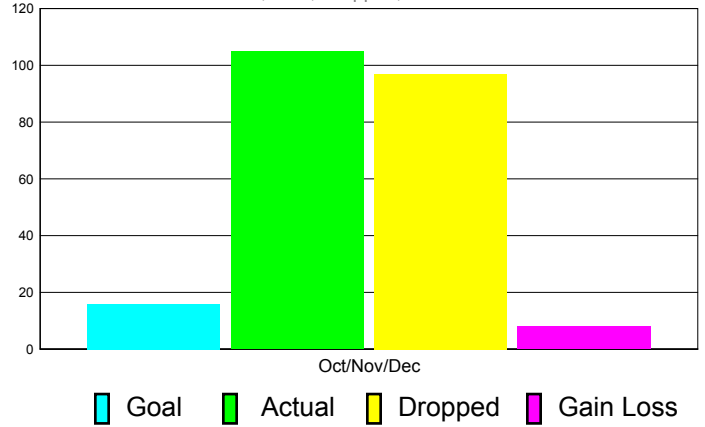

Membership Results 2011-2012

Goal, New, Dropped, Gain/Loss